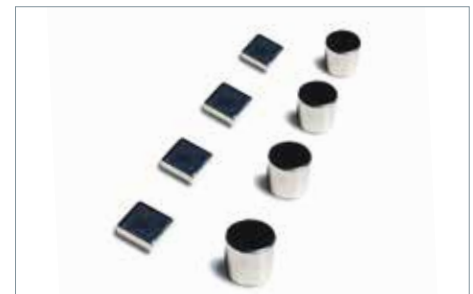

14019.950 - 14019.951

Memomagneten
Memo magnets

Aantal Number	Kleur Colour	Artikelnummer en trekkracht Article number and tractive force			
		Ø 30 mm 580 gr/cm²	Ø 25 mm 425 gr/cm²	Ø 20 mm 220 gr/cm²	Ø 10 mm 45 gr/cm²
10	Zwart/Black	14019.100	14019.105	14019.110	14019.115
10	Rood/Red	14019.125	14019.130	14019.135	14019.140
10	Groen/Green	14019.145	14019.150	14019.155	14019.160
10	Blauw/Blue	14019.165	14019.170	14019.175	14019.180
10	Geel/Yellow	14019.185	14019.190	14019.195	14019.200
10	Wit/White	14019.205	14019.210	14019.215	14019.220
10	Assorti/Assorted	14019.225	14019.230	14019.235	14019.240

Magnummagneten
Magnum magnets

Aantal Number	Kleur Colour	Artikelnummer en trekkracht Article number and tractive force	
		Ø 35 mm 1600 gr/cm²	
10	Zwart/Black	14019.401	
10	Rood/Red	14019.402	
10	Groen/Green	14019.403	
10	Blauw/Blue	14019.404	
10	Geel/Yellow	14019.405	
10	Wit/White	14019.406	

Zilvermagneten
Silver magnets

Aantal Number	Maat Size	Trekkracht Attraction	Artikelnummer Article number
10	Ø 30 mm	20 kg	14019.763
10	Ø 25 mm	14 kg	14019.762
10	Ø 22 mm	7 kg	14019.761
10	Ø 16 mm	4 kg	14019.760

Glasbordmagnetten rond
Glass board magnets round

Aantal Number	Maat Size	Kleur Colour	Artikelnummer Article number	
			Ø 20 mm	Ø 30 mm
6	5	Rood/Red	14019.900	14019.910
6	5	Blauw/Blue	14019.901	14019.911
6	5	Oranje/Orange	14019.902	14019.912
6	5	Zwart/Black	14019.903	14019.913
6	5	Wit/White	14019.904	14019.914

Glasbordmagnetten rechthoekig
Glass board magnets rectangular

Aantal Number	Kleur Colour	Artikelnummer Article number	
		10 x 10 mm Langwerpig/Oblong	Vierkant/Square
4	Zilver/Silver	14019.950	
4	Zilver/Silver		14019.951