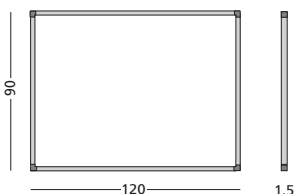

Empfohlenes Zubehör: Planungsset klein.

**GB Year planner blue
Softline profile**

Timeless annual planner preprinted with 12 months (January - December or August - July). Each month has room for 5 weeks. The week numbers and dates can be entered. The board surface is writable, magnetic, dry-erasable and scratch resistant. Finished in an anodised aluminium softline profile including mounting material and pen tray. Available in three languages, but other languages are also possible!

➔ p. 129

**Jaarplanner blauw, softline profiel
Year planner blue, softline profile**

Afmetingen Size	Taal Language	Artikelnummer Article number
Januari/January 90 x 120 cm	NL	11103.574
90 x 120 cm	D	11103.575
90 x 120 cm	GB	11103.576
Augustus/August 90 x 120 cm	NL	11103.577
90 x 120 cm	D	11103.578
90 x 120 cm	GB	11103.579
Maatwerk/Special 90 x 120 cm	Taal/Language	11103.999